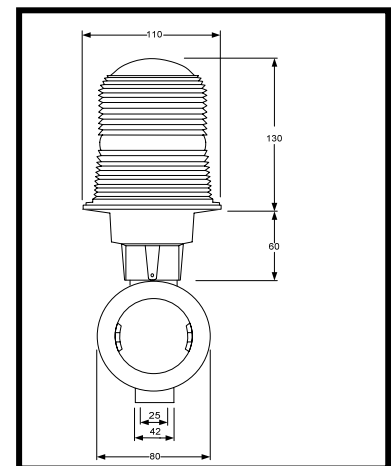

LED Obstruction light Single Assembly

Made in THAILAND

Model : 48W12

Legend (C-Planes)

- 0°
- 45°
- 90°
- 135°
- 180°
- 225°
- 270°
- 315°
- 360°

Luminous Intensity
(cd / 1000 lm)

Features

- LED – Red technology
- 100,000 Hours life average at normal usage.
- Low power consumption 12 W (± 1 W) at DC 48 V.
- Transient protection circuit over to 6KV 3 KA standard
- Properties structure to be Earth grounding provisions provided
- Unique optically designed lens to enhance LED operation and provide 360° visibility at 25 cd typical
- Weather/corrosion resistant lamp assembly and housing IP 65
- Self-contained winding compartment eliminates additional boxes
- Single fixture
- Threaded $\frac{3}{4}$ " bottom hub for mounting

Weight:

SINGLE OB.LIGHT 4.5 lbs, 2.0 kg

B.S.E. ELECTRONIC CO., LTD. (THAILAND)

Tel. (662)803-6303-4, (662)803-7637 Fax. (662)803-7636

Website : www.bseelectronic.com , www.oblight.net , E-Mail : info@bseelectronic.com