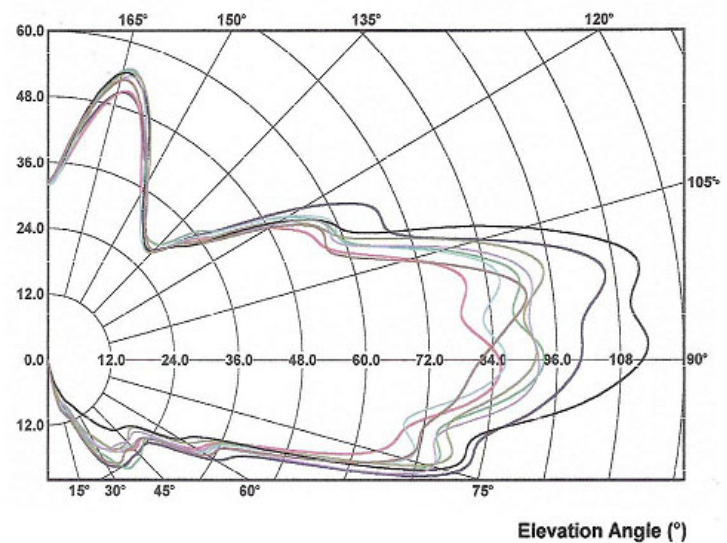

LED Obstruction light Single Assembly

Made in THAILAND

Model : 48W12

Legend (C-Planes)

- 0°
- 45°
- 90°
- 135°
- 180°
- 225°
- 270°
- 315°
- 360°

Luminous Intensity
(cd / 1000 lm)

Features

- LED – Red technology
- 100,000 Hours life average at normal usage.
- Low power consumption 12 W (± 1 W) at DC 48 V.
- Transient protection circuit over to 6KV 3 KA standard
- Properties structure to be Earth grounding provisions provided
- Unique optically designed lens to enhance LED operation and provide 360° visibility at 25 cd typical
- Weather/corrosion resistant lamp assembly and housing IP 65
- Self-contained winding compartment eliminates additional boxes
- Single fixture
- Threaded $\frac{3}{4}$ " bottom hub for mounting